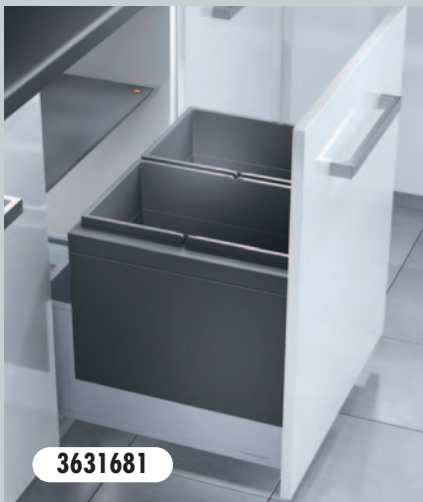

#### New Triple XL Recycling-Systems

- great capacity of up to 84 Liters
- for any standard drawers in boxed European cabinets from 45 cm thru 90 cm width, with side-wall thicknesses from 16 mm thru 19 mm
- Easiest installation by means of 4 screws onto drawer-bottom and 2 screws onto front-panel
- side-parts of "Triple XL" box cover the various railing-bars or sides of different drawer-types of any common European brand
- metal-system-lid (series item) sidewall-mounted (by 4 screws)
- Metal-parts slate-grey (anthracite) powder-coated, inner plastic-bins slate-grey, recyclable

### Triple XL

Abfalltrennsysteme für handelsübliche Schubkastensysteme.

Metal-Box Drawer-Insert Recycling-Systems for any standard drawers in boxed European cabinets.

**NEW**

3631581

3631591

3631581 Triple XL Abfalltrennsystem

für 50 cm breite Auszüge, Inhalt: 28 + 18 Liter

3631581 Triple-XL drawer-insert recycling-system

50 cm version with 28 L + 18 L bins, serial item.

3631591 Triple XL Abfalltrennsystem

für 50 cm breite Auszüge, Inhalt: 1 x 18 + 2 x 13 Liter,

inkl. 1 x Behälterdeckel 13 L

3631591 Triple-XL drawer-insert recycling-system

50 cm version with 1 x 18 L + 2 x 13 L bins, serial item,  
with 1 plastic bin's lid 13 L

3631681

3631691

3631681 Triple XL Abfalltrennsystem