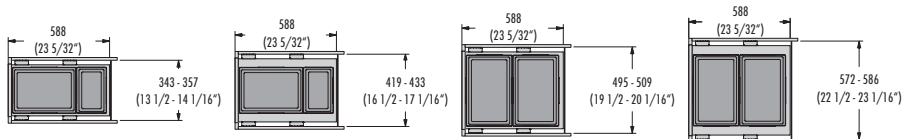

HAILO US Cargo 18" 37/37

HAILO US Cargo 21" 42/42

HAILO US Cargo 24" 42/42

HAILO US Cargo 21" 42/42

HAILO US Cargo 24" 42/42

Technical data.

Faceframe cabinets

	3613311	3613331	3613351	3613371
Built-in-variant slide	yes	yes	yes	yes
Cabinet width (inch)	15"	18"	21"	24"
Min. cabinet depth (usable) (mm)	570 + frame thickness	570 + frame thickness	570 + frame thickness	570 + frame thickness
Side-wall-mounted	yes	yes	yes	yes
Covered, dampened slides with self-closing device with fully synchronized over-travel	yes	yes	yes	yes
Side-wall thickness (mm)	12 – 19	12 – 19	12 – 19	12 – 19
Product dimensions (W x D x H) (mm)	343-357 x 588 x 527	419-433 x 588 x 527	495-509 x 588 x 527	572-586 x 588 x 527
System-depth (mm)	569	569	569	569
Inner bins	2	2	2	2
Inner bin lid	1	1	-	-
System lid	sheet metal system lid	sheet metal system lid	sheet metal system lid	sheet metal system lid
Capacity (l)	37/15	37/15	42/42	42/42
Total Capacity (l)	52	52	84	84
Color metal parts powder coated	silver	silver	silver	silver
Color plastic parts	light grey	light grey	light grey	light grey

Frameless cabinets

	3613321	3613341	3613361	3613381
Built-in-variant slide	yes	yes	yes	yes
Cabinet width (inch)	15"	18"	21"	24"
Min. cabinet depth (usable) (mm)	570	570	570	570
Side-wall-mounted	yes	yes	yes	yes
Covered, dampened slides with self-closing device with fully synchronized over-travel	yes	yes	yes	yes
Side-wall thickness (mm)	16 – 19	16 – 19	16 – 19	16 – 19
Product dimensions (W x D x H) (mm)	343-349 x 569 x 521	419-425 x 569 x 521	495-501 x 569 x 521	572-578 x 569 x 521
System-depth (mm)	569	569	569	569
Inner bins	2	2	2	2
Inner bin lid	1	-	-	-
System lid	sheet metal system lid	sheet metal system lid	sheet metal system lid	sheet metal system lid
Capacity (l)	37/15	37/37	42/42	42/42
Total Capacity (l)	52	74	84	84
Color metal parts powder coated	silver	silver	silver	silver
Color plastic parts	light grey	light grey	light grey	light grey