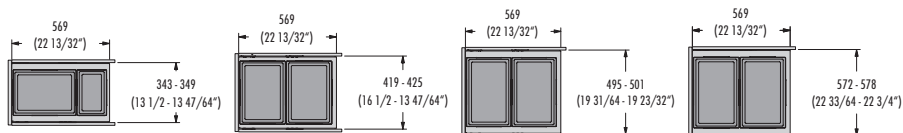

HAILO US Cargo 18" 37/37

HAILO US Cargo 21" 42/42

HAILO US Cargo 24" 42/42

HAILO US Cargo 21" 42/42

HAILO US Cargo 24" 42/42

Technical data.

Faceframe cabinets

	3613311	3613331	3613351	3613371
Built-in-variant slide	yes	yes	yes	yes
Cabinet width (inch)	15"	18"	21"	24"
Min. cabinet depth (usable) (mm)	570 + frame thickness	570 + frame thickness	570 + frame thickness	570 + frame thickness
Side-wall-mounted	yes	yes	yes	yes
Covered, dampened slides with self-closing device with fully synchronized over-travel	yes	yes	yes	yes
Side-wall thickness (mm)	12 – 19	12 – 19	12 – 19	12 – 19
Product dimensions (W x D x H) (mm)	343-357 x 588 x 527	419-433 x 588 x 527	495-509 x 588 x 527	572-586 x 588 x 527
System-depth (mm)	569	569	569	569
Inner bins	2	2	2	2
Inner bin lid	1	1	-	-
System lid	sheet metal system lid	sheet metal system lid	sheet metal system lid	sheet metal system lid
Capacity (l)	37/15	37/15	42/42	42/42
Total Capacity (l)	52	52	84	84
Color metal parts powder coated	silver	silver	silver	silver
Color plastic parts	light grey	light grey	light grey	light grey

Frameless cabinets

	3613321	3613341	3613361	3613381
Built-in-variant slide	yes	yes	yes	yes
Cabinet width (inch)	15"	18"	21"	24"
Min. cabinet depth (usable) (mm)	570	570	570	570
Side-wall-mounted	yes	yes	yes	yes
Covered, dampened slides with self-closing device with fully synchronized over-travel	yes	yes	yes	yes
Side-wall thickness (mm)	16 – 19	16 – 19	16 – 19	16 – 19
Product dimensions (W x D x H) (mm)	343-349 x 569 x 521	419-425 x 569 x 521	495-501 x 569 x 521	572-578 x 569 x 521
System-depth (mm)	569	569	569	569
Inner bins	2	2	2	2
Inner bin lid	1	-	-	-
System lid	sheet metal system lid	sheet metal system lid	sheet metal system lid	sheet metal system lid
Capacity (l)	37/15	37/37	42/42	42/42
Total Capacity (l)	52	74	84	84
Color metal parts powder coated	silver	silver	silver	silver
Color plastic parts	light grey	light grey	light grey	light grey